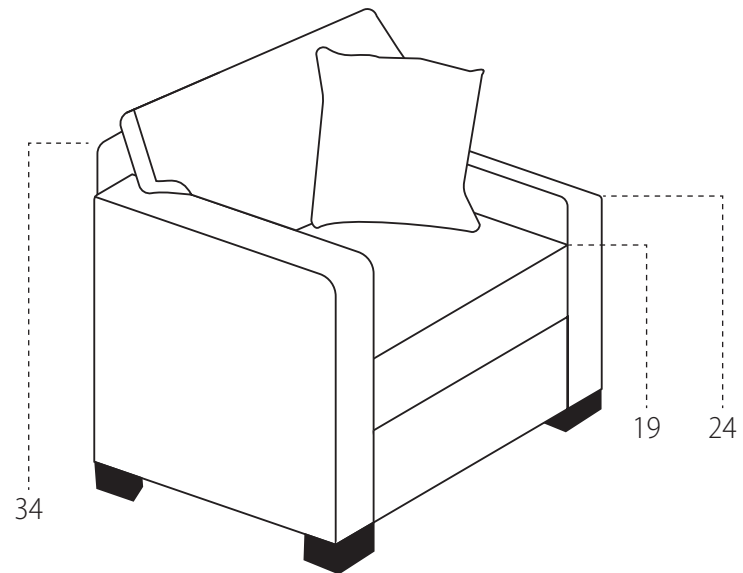

1 Select Arm	Round (R)		Narrow Track (N)		Dome (D)		Wide Track (W)	
2 Seat Style	Boxed 	T-Cushion 	Boxed 	T-Cushion 	Boxed 	T-Cushion 	Boxed 	T-Cushion
3 Tailoring	Welting Decorative piping applied on featured areas of the set. Application Areas: -Along the Arms -Seat Cushion Seams -Back Cushion Seams -Arm Pillows		Flat Seams Sewing giving the seams a flat appearance on featured areas of the set. Application Areas: -Along the Arms -Seat Cushion Seams -Back Cushion Seams -Arm Pillows		4 Seat Cushion		Standard Cloud 	
5 Depth	Shallow (Sh) - 24" Seat Standard (St) - 26" Seat Deep (D) - 28" Seat				6 Leg Color		Espresso (E) | Dark Walnut (DW)	

Serafina Living

Made In America – Bench Crafted Fine Furniture
Lifetime Warranty on all Serafina Frames and Cushions!